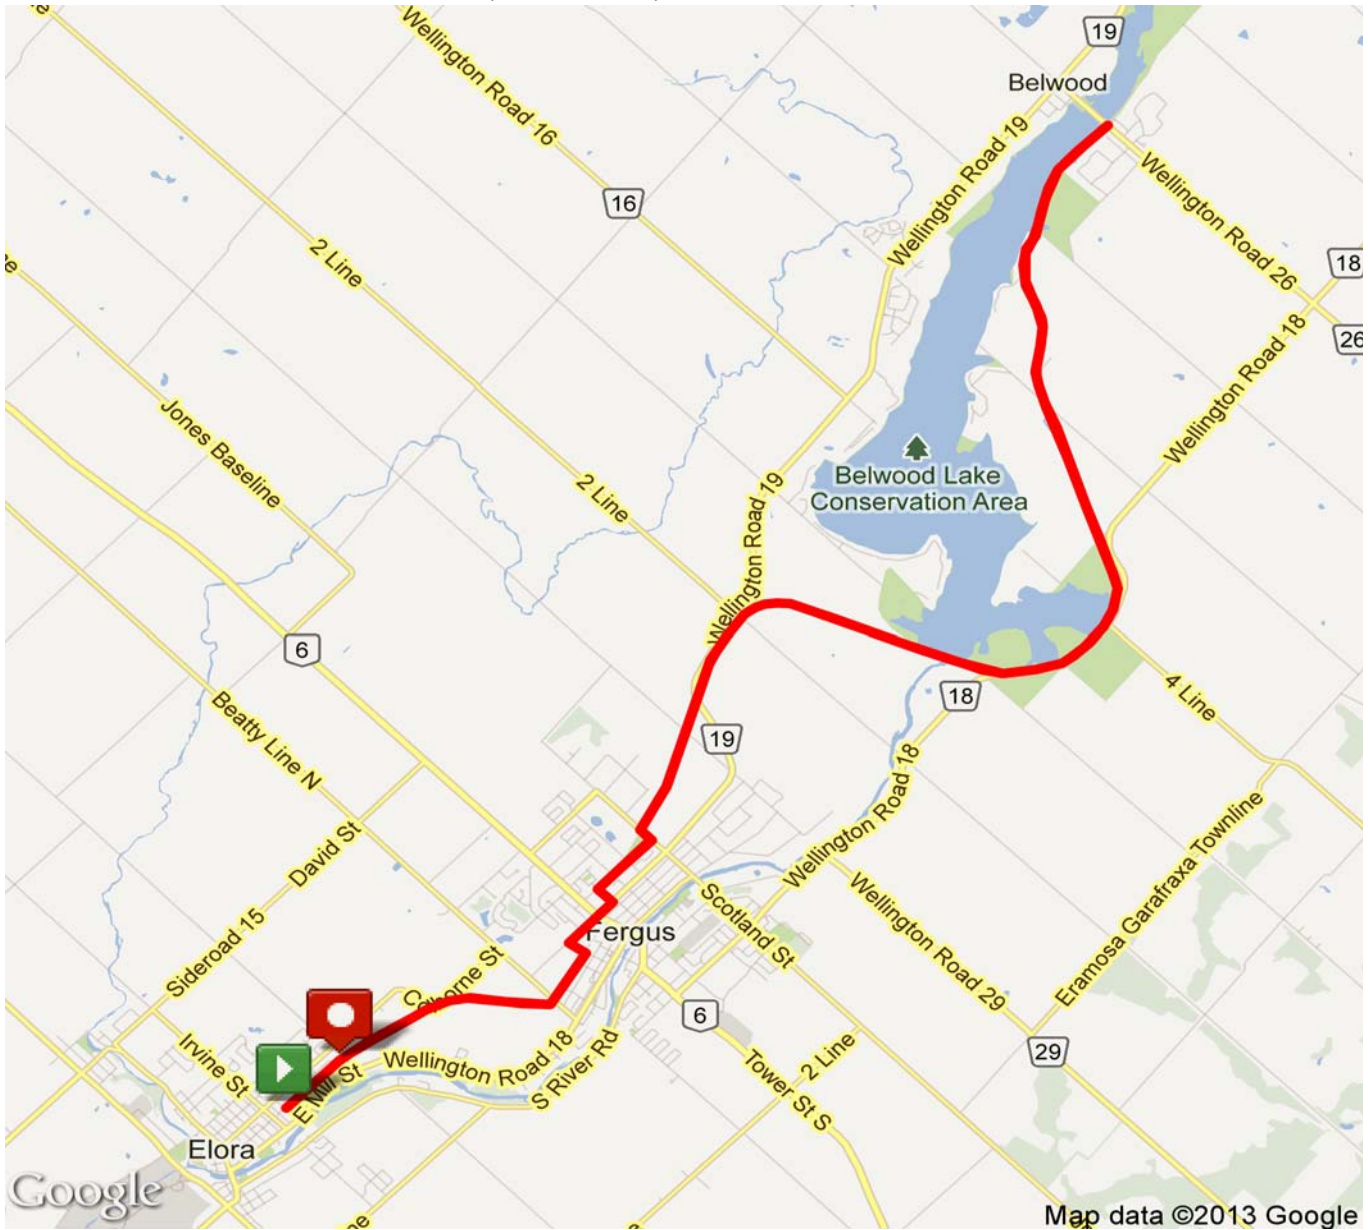

mapmyrun

FCR 2013 20KM TRAIL ROUTE

01/27/2013

Distance: 38.07 km

Elevation: 103.0 m (Max: 445.0 m)

	Direct/offroad route segment	0.78 km (+0.14 km)
	Direct/offroad route segment	0.92 km (+0.25 km)
	Direct/offroad route segment	1.17 km (+0.54 km)
	Direct/offroad route segment	1.71 km (+0.15 km)
	Direct/offroad route segment	1.86 km (+0.27 km)
	Direct/offroad route segment	2.13 km (+0.22 km)
	Direct/offroad route segment	2.35 km (+0.54 km)
	Direct/offroad route segment	2.89 km (+0.3 km)
	Direct/offroad route segment	3.19 km (+0.7 km)
	Direct/offroad route segment	3.9 km (+0.21 km)
	Direct/offroad route segment	4.11 km (+0.66 km)
	Direct/offroad route segment	4.77 km (+0.22 km)
	Direct/offroad route segment	4.98 km (+0.8 km)
	Direct/offroad route segment	5.78 km (+0.16 km)
	Direct/offroad route segment	5.94 km (+0.57 km)
	Direct/offroad route segment	6.51 km (+1.01 km)
	Direct/offroad route segment	7.52 km (+0.53 km)
	Direct/offroad route segment	8.05 km (+0.29 km)
	Direct/offroad route segment	8.34 km (+0.35 km)
	Direct/offroad route segment	8.68 km (+0.14 km)
	Direct/offroad route segment	8.83 km (+0.1 km)
	Direct/offroad route segment	8.93 km (+0.13 km)
	Direct/offroad route segment	9.06 km (+0.14 km)
	Direct/offroad route segment	9.2 km (+0.13 km)
	Direct/offroad route segment	9.33 km (+0.16 km)

MapMyRun • <http://mapmyrun.com/routes/view/168842930>